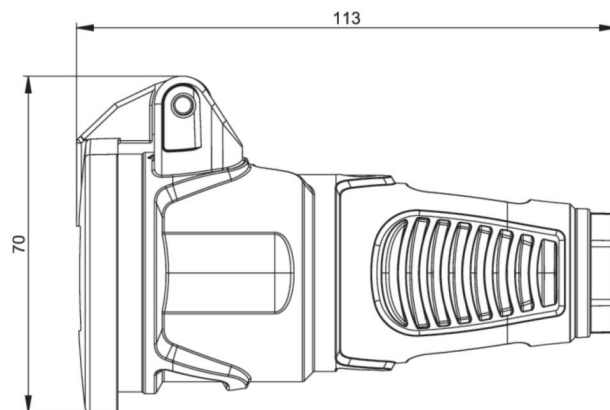

article#	2522-sr
article description	Taurus2 solid rubber safety connector lid nat IP54 (black/red)
description long	Safety connector series Taurus2 - solid rubber with hinged lid color (housing/ring/cover): black/red/red material (housing/contact carrier): TPE/TPE earthing system: Austrian/German 16A/ 250V AC / 3p (2P+E), protection rating: IP54
GTIN (EAN)	9003399465284
country of origin	AT
customs number	85366990
net weight	0.098 kg
packaging quantity	20
minimum order quantity	20

ETIM 9.0	EC001327
Model	Coupler CEE 7/3 (Typ F)
Material	Full rubber
Material quality	Thermoplastic
For heavy conditions according to VDE	True
Degree of protection (IP)	IP54
Insert direction	Straight
Connection system	Screwed terminal
Colour	Black
Number of poles	3
Nominal voltage	250 V
Nominal current	16 A

K (cable Ø)	6-13 mm
wire flexible	1-2,5 mm²
contact screws	80 Ncm
housing screws	110 Ncm
strain relief	110 Ncm
dismantling length	30 mm
stripping length	7 mm
ambient temperature	-25 – 40 °C
IK-code *)	IK09

*) The IK-test is not part of the IEC 60309 standard for industrial plugs and socket-outlets or the IEC 60884 standard for household plugs and socket-outlets. PC Electric GmbH has therefore tested the IK-codes of these products in accordance with IEC 62262 and according to the test method of IEC 60068-2-75 Ehc, with conditioning for 48 hours at 40°C and a relative humidity of 95%.

<https://www.pcelectric.at/shop/en/?func=detail&artnr=2522-sr>