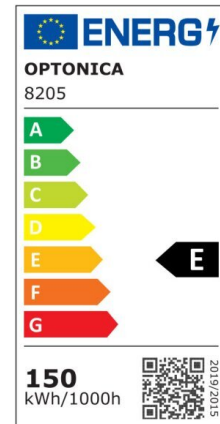

LED Ufo High Bay 90° IP65

Power

150W

Light color

White
Light
(WH)

CE

RoHS

Technical specifications

Catalog number	8205
Beam angle	90°
Brand	Optonica
Product Code	HB150-A8
Cable	30cm, 3x0.75mm ² black rubber cable
Chip	LUMILEDS 2835
Color Of The Shell	Black
Color Code	860
Color Designation	White Light (WH)
Correlated Color Temperature	6000K
EAN Code	3800156682054
Energy Consumption	150 kWh/1000h
Energy Efficiency Label	E
Flux	15000 Lm
FLUX per watt	100 lm/W
Glass	Lens+black edge clear glass
Input voltage	AC: 220-240V
Instant On	0.1 s
IP	65
Items per box	5
Items per pack	1
Life span	35 000 Hours
Lumen maintenance at end of service life	70%
Material	ALU+Glass
On/Off Cycles	35 000x
Operating Frequency	50-60Hz
Power	150W

Power Factor	0.9
Ra ≥	80
Size of product	φ309.7x56 mm
Temperature	-20C/ +40°C
Warranty	2 Years