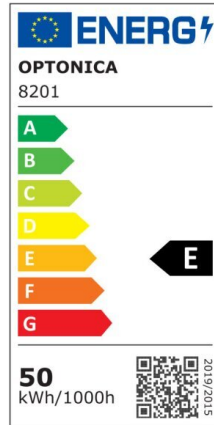

LED Ufo High Bay 90° IP65

Power

150W

Light color

White
Light
(WH)

CE

RoHS

Technical specifications

Catalog number	8205
Beam angle	90°
Brand	Optonica
Product Code	HB150-A8
Cable	30cm, 3x0.75mm ² black rubber cable
Chip	LUMILEDS 2835
Color Of The Shell	Black
Color Code	860
Color Designation	White Light (WH)
Correlated Color Temperature	6000K
EAN Code	3800156682054
Energy Consumption	150 kWh/1000h
Energy Efficiency Label	E
Flux	15000 Lm
FLUX per watt	100 lm/W
Glass	Lens+black edge clear glass
Input voltage	AC: 220-240V
Instant On	0.1 s
IP	65
Items per box	5
Items per pack	1
Life span	35 000 Hours
Lumen maintenance at end of service life	70%
Material	ALU+Glass
On/Off Cycles	35 000x
Operating Frequency	50-60Hz
Power	150W

Power Factor	0.9
Ra ≥	80
Size of product	φ309.7x56 mm
Temperature	-20C/ +40°C
Warranty	2 Years