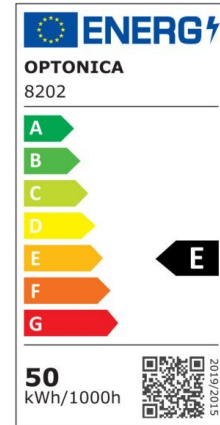

LED Ufo High Bay 90° IP65

Power

150W

Light color

White
Light
(WH)

CE

RoHS

Technical specifications

Catalog number	8205
Beam angle	90°
Brand	Optonica
Product Code	HB150-A8
Cable	30cm, 3x0.75mm ² black rubber cable
Chip	LUMILEDS 2835
Color Of The Shell	Black
Color Code	860
Color Designation	White Light (WH)
Correlated Color Temperature	6000K
EAN Code	3800156682054
Energy Consumption	150 kWh/1000h
Energy Efficiency Label	E
Flux	15000 Lm
FLUX per watt	100 lm/W
Glass	Lens+black edge clear glass
Input voltage	AC: 220-240V
Instant On	0.1 s
IP	65
Items per box	5
Items per pack	1
Life span	35 000 Hours
Lumen maintenance at end of service life	70%
Material	ALU+Glass
On/Off Cycles	35 000x
Operating Frequency	50-60Hz
Power	150W

Power Factor	0.9
Ra ≥	80
Size of product	φ309.7x56 mm
Temperature	-20C/ +40°C
Warranty	2 Years